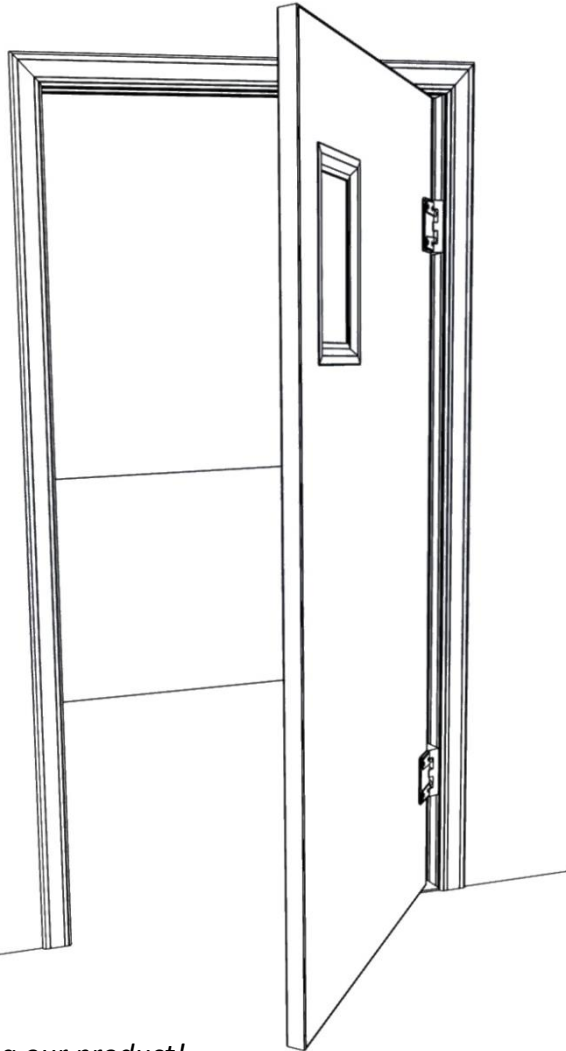

Installation Instruction

PD

Swing door

(Concrete wall installation kit)

Thank You for buying our product!

Package content

Frame and door leaf x 1pc

Screw 5x70
+ wall plug

x 18pcs

Plug 18mm

x 18pcs

Sheet metal screw
4,2x13 *

x 11pcs

Floor plug
10/92 + screw

x 2pcs

Plug 12mm*