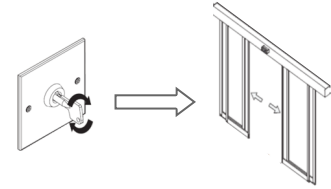

Technical Specifications

GC CONTROL RANGE**1 - DESCRIPTION****i**

Accessory range for **opening devices** of manusa automatic doors.

The accessories have a streamlined design that can be integrated in any architectural setting.

Both **surface** and **flush** mounting.

The push-buttons come in white and silver **finishes**.

The elbow push-buttons have keys with a big surface area to make activating them easier. They are manufactured in insulating thermoplastic material, and therefore do not have to be earthed.

The key can be mounted outdoors thanks to its high protection level.

2 - RANGE COMPONENTS

The **manusa** GC wired control device range is made up of:

- **GC-K external key-switch** (flush or surface mounted)

- **GC-P Push-button** (flush or surface mounted)

- **GRF-PC Elbow push-button** (flush or surface mounted)

3 - TECHNICAL SPECIFICATIONS

TECHNICAL SPECIFICATIONS

Maximum voltage	250 VAC
Maximum current	10 A
Operation temperature	- 20 to +85 °C
Key degree of protection	IP43