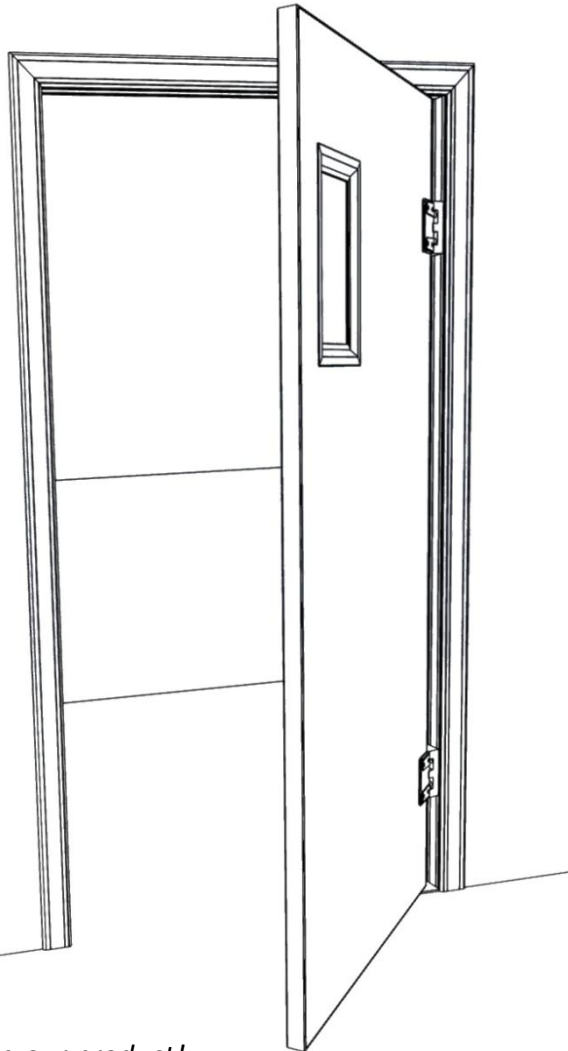

Installation Instruction

PD

Swing door
(Panel wall installation kit)

Thank You for buying our product!

Package content

Frame and door leaf x 1pc

Screw 5x70
+ wall plug

Floor plug
10/92 + screw