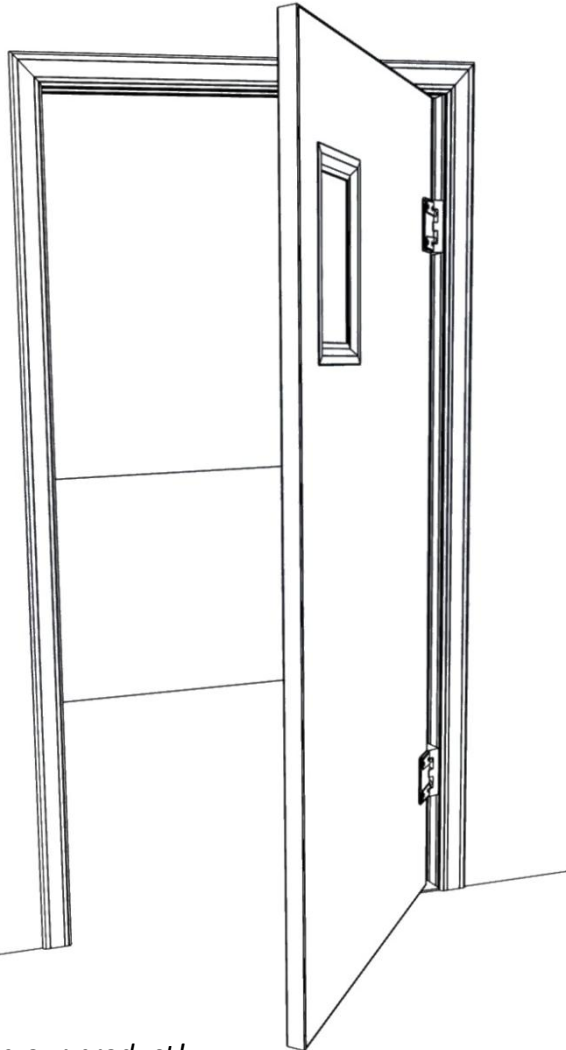

Installation Instruction

PD

Swing door

(Concrete wall installation kit)

Thank You for buying our product!

Package content

Frame and door leaf x 1pc

Screw 5x70
+ wall plug

x 18pcs

Plug 18mm

x 18pcs

Sheet metal screw
4,2x13 *

x 11pcs

Floor plug
10/92 + screw

x 2pcs

Plug 12mm*